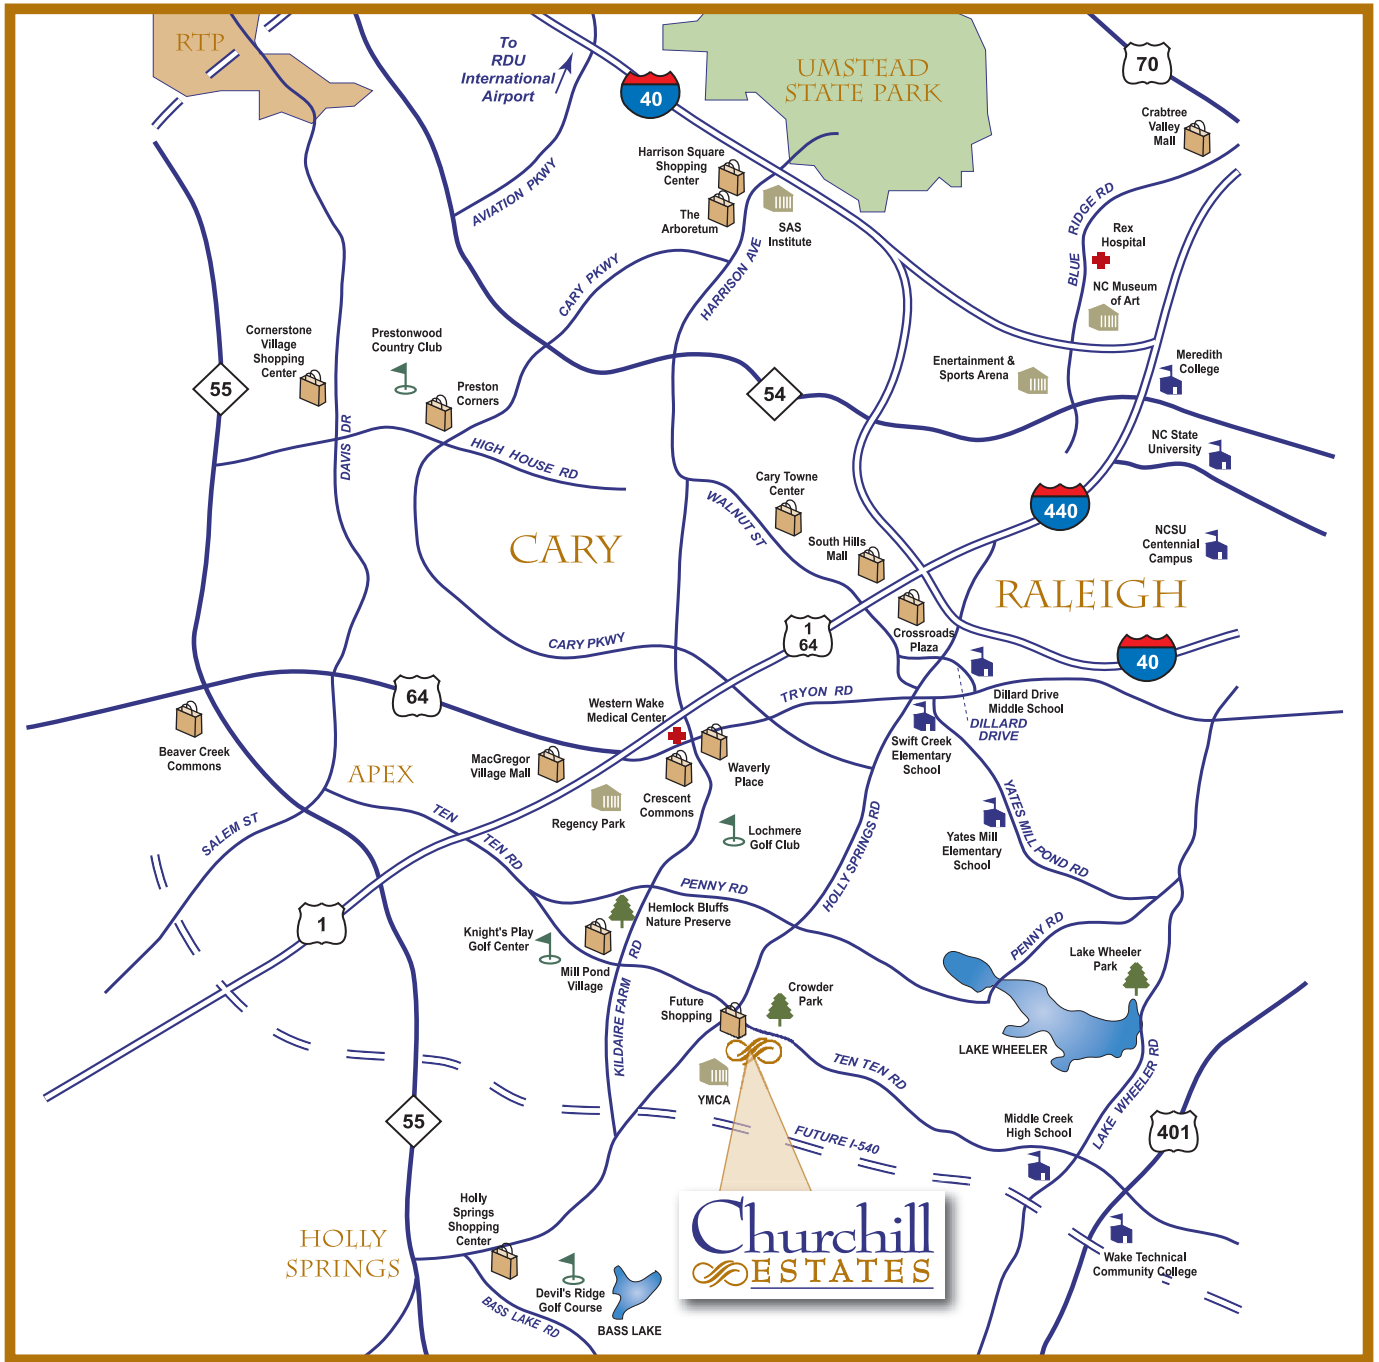

# VICINITY MAP

919-468-8787 / [www.churchillestatesinfo.com](http://www.churchillestatesinfo.com)

A W&W Partners Community • Sales by Chase Properties

Revised 1/07